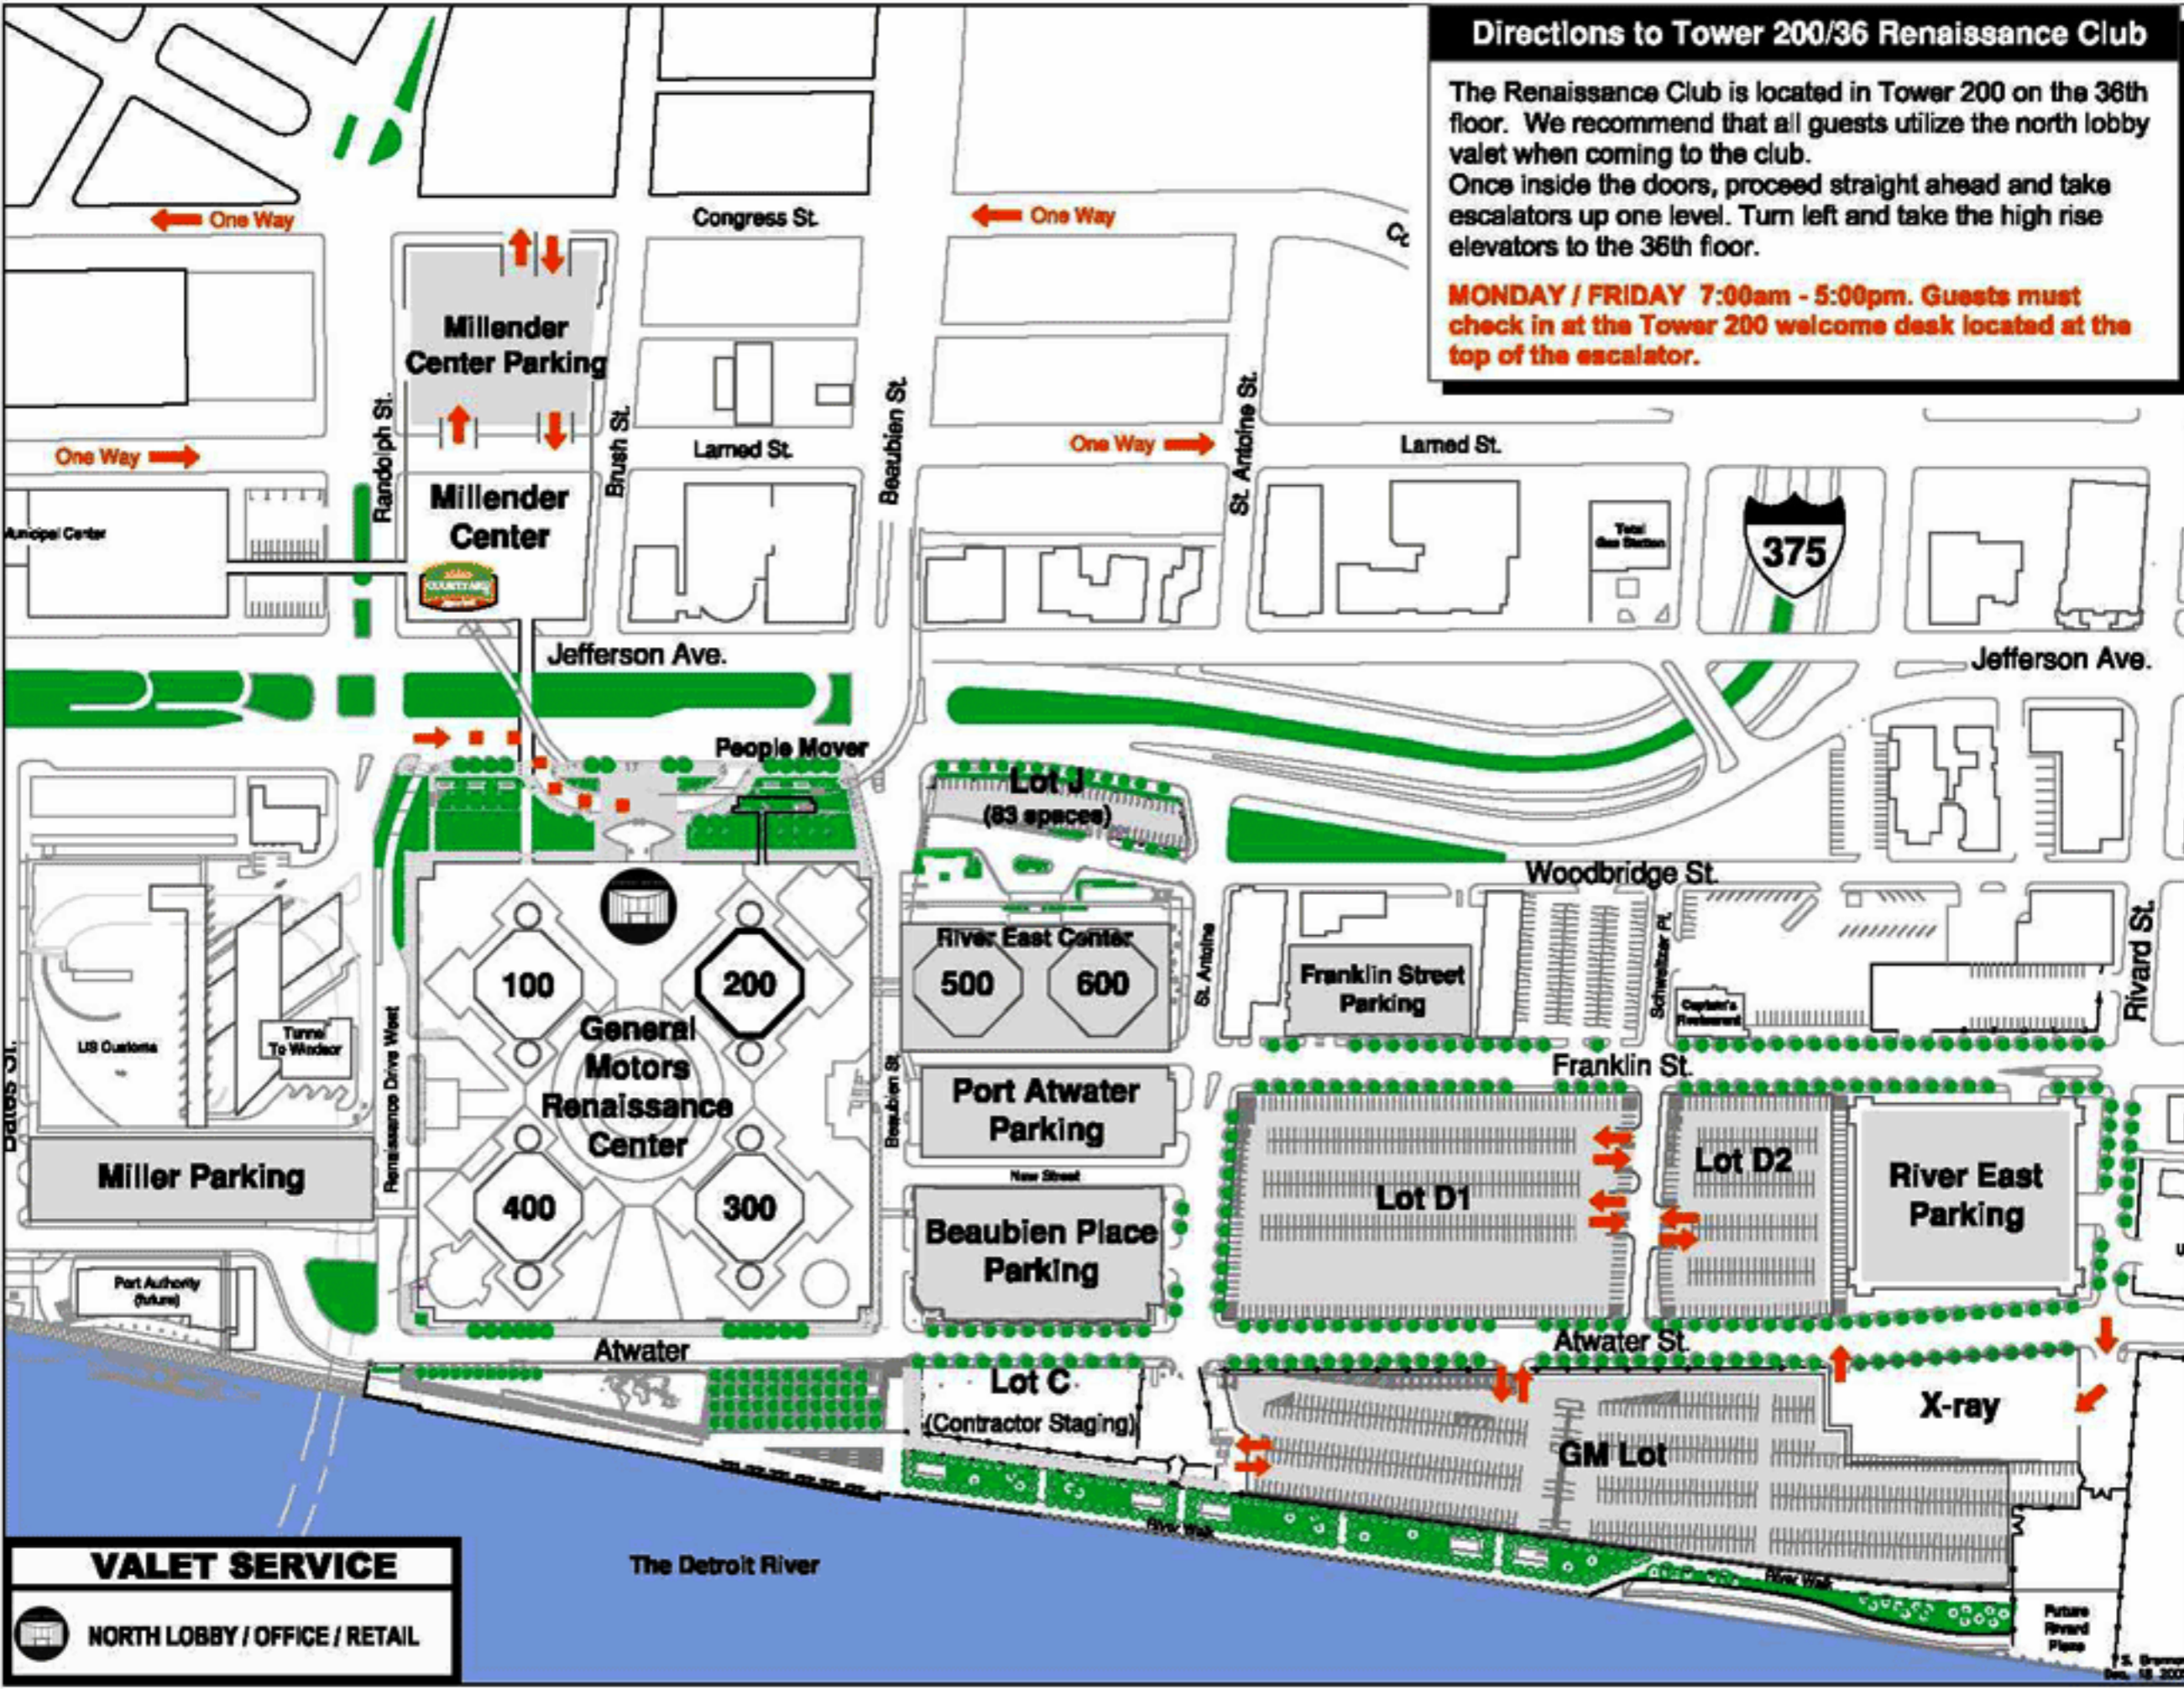

## Directions to Tower 200/36 Renaissance Club

The Renaissance Club is located in Tower 200 on the 36th floor. We recommend that all guests utilize the north lobby valet when coming to the club. Once inside the doors, proceed straight ahead and take escalators up one level. Turn left and take the high rise elevators to the 36th floor.

**MONDAY / FRIDAY 7:00am - 5:00pm. Guests must check in at the Tower 200 welcome desk located at the top of the escalator.**

### VALET SERVICE

 NORTH LOBBY / OFFICE / RETAIL

The Detroit River