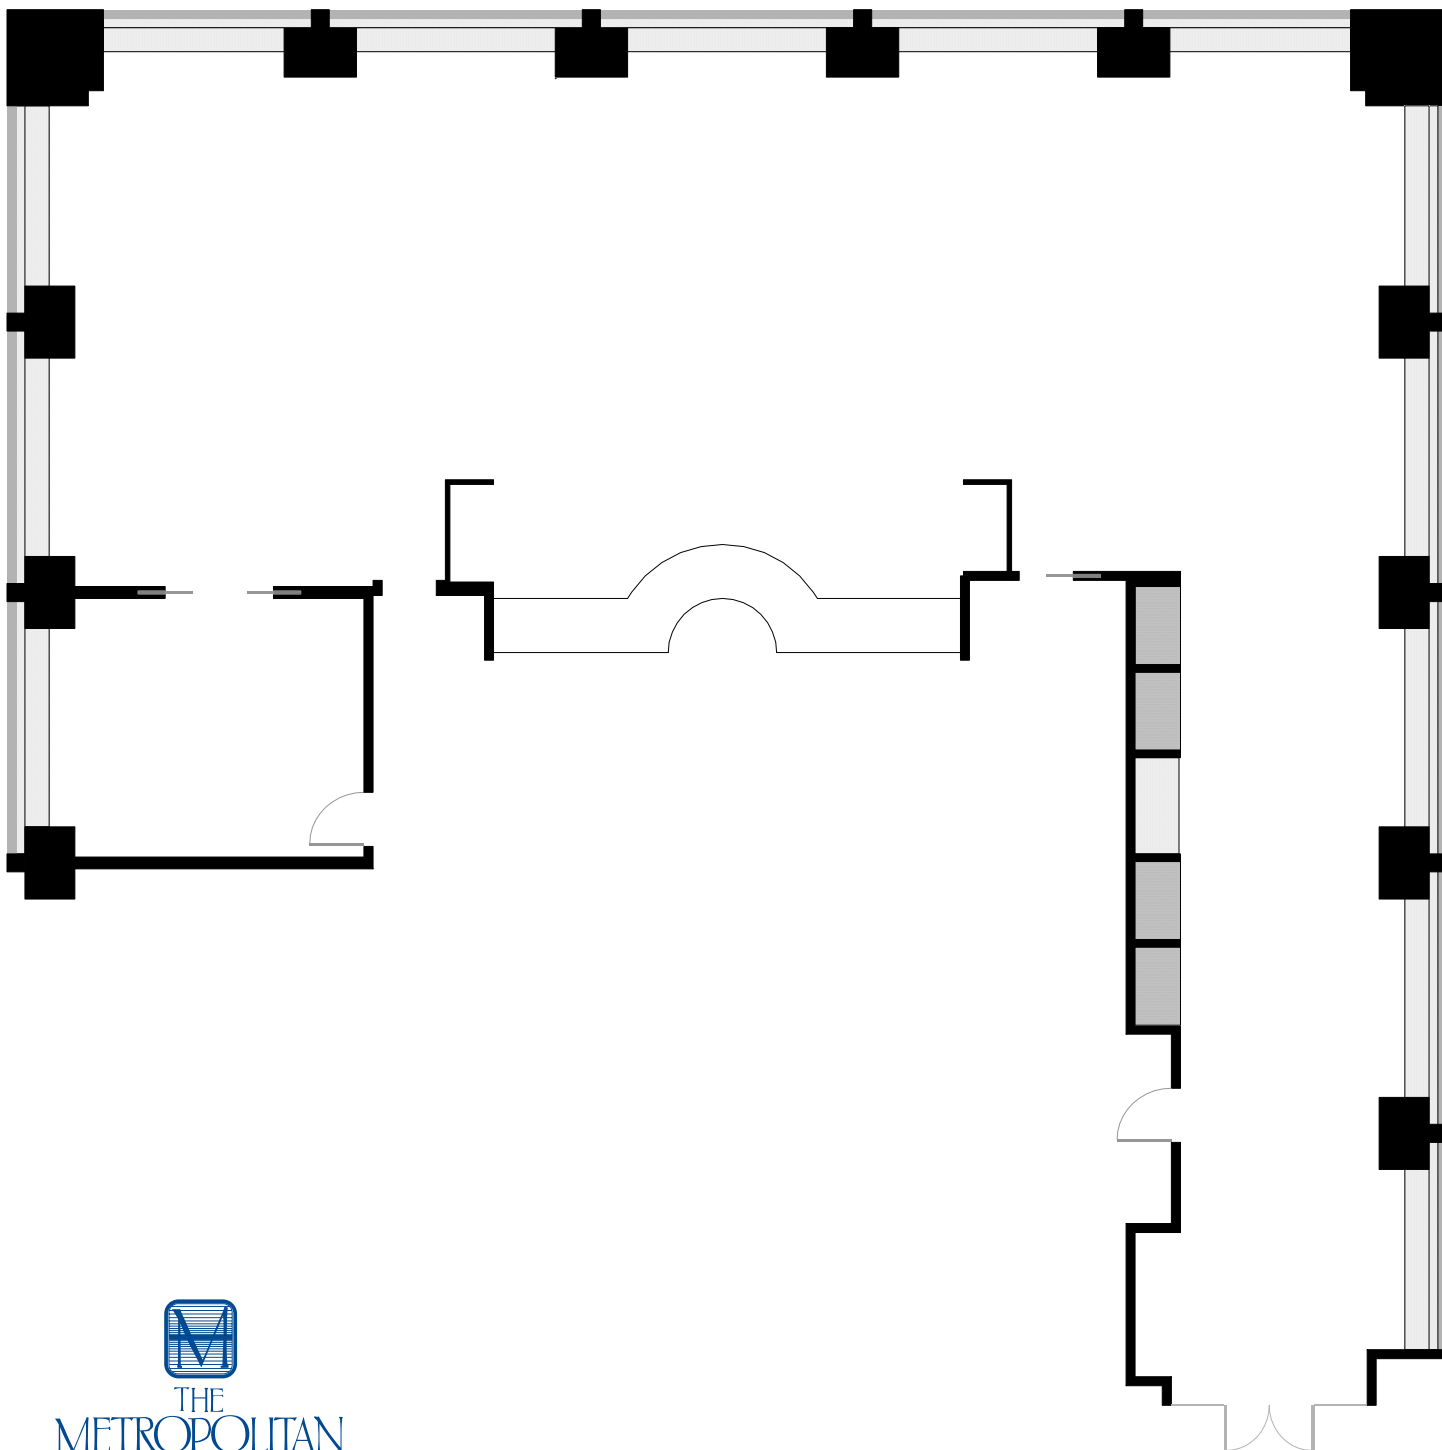

THE METROPOLITAN CLUB EAST ROOM

67th Floor, Willis Tower | Size: 75 x 30 | Views: N, E, S

THE
METROPOLITAN
CLUB

A Member of the ClubCorp Family