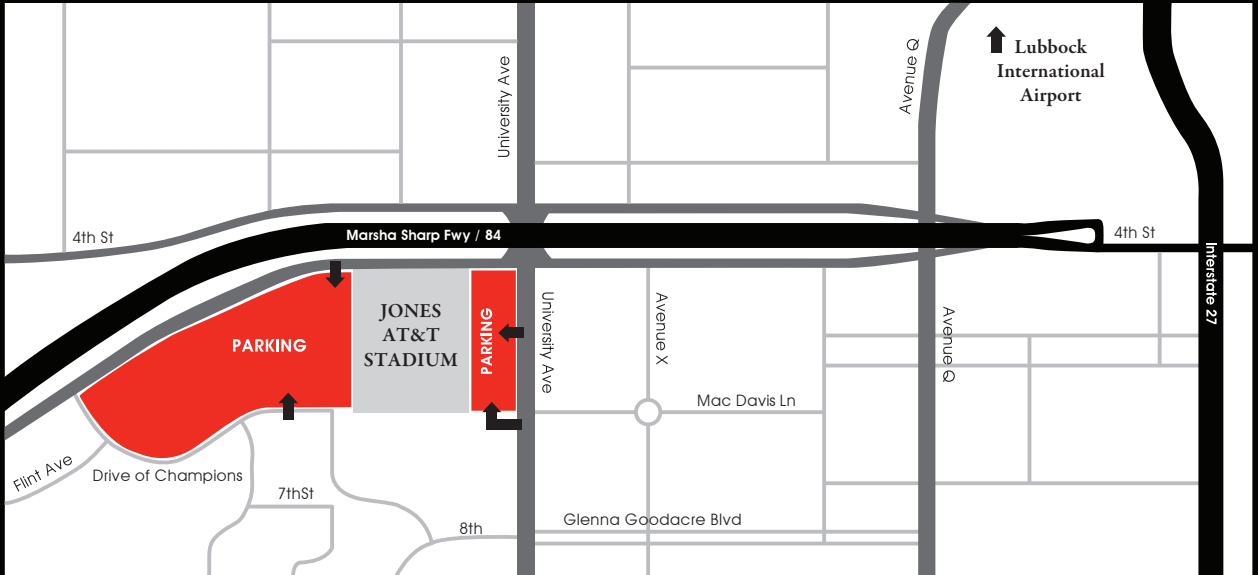

A Member of the ClubCorp Family

THE TEXAS TECH CLUB

Event Parking Map | East Lubbock

- Arrows (↑) indicate parking lot entrances
- Parking located in the East and West Side parking lots

806.742.4496 | texastechclub.com | East Stadium, 2508 Sixth Street, Suite 417, Box 45301, Lubbock, TX 79409