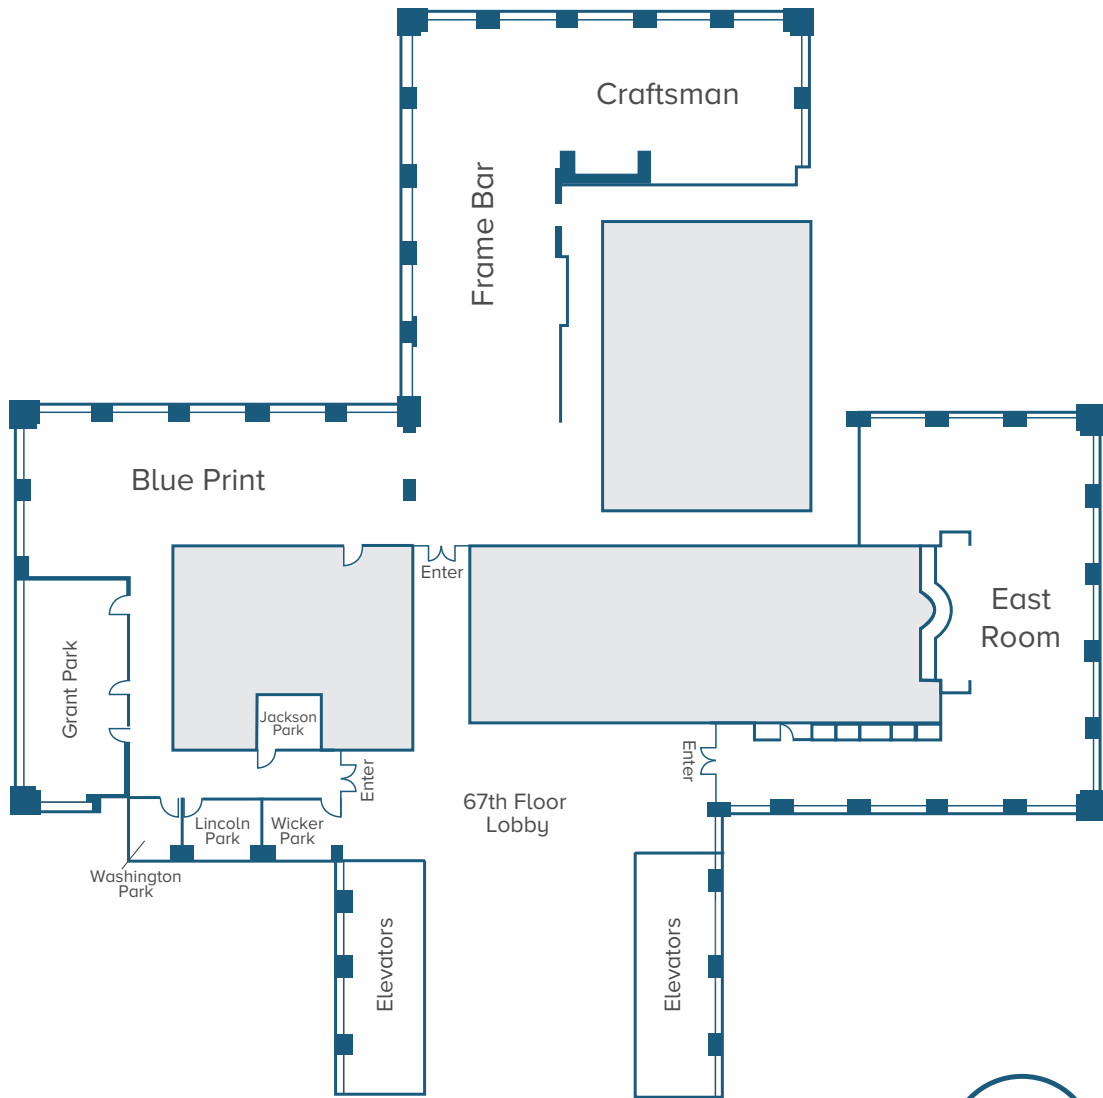

THE METROPOLITAN

Event Spaces & Capacities

67th FLOOR

ROOM	CONFERENCE CAPACITY	RECEPTION CAPACITY	ROUNDS
Grant Park	30	55	40
Washington Park	–	6	6
Lincoln Park	–	8	10
Wicker Park	–	8	10
Jackson Park	–	6	6
East	–	220	130