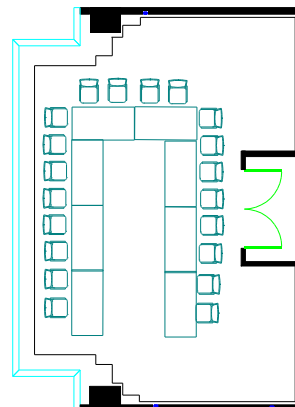

La Cima Club

ON TOP OF LAS COLINAS

GARNIER ROOM

Area = 526 sq. ft.

Rounds max 40

Classroom max 24

Conference max 22

Crescent 30-35

Ushape max 20