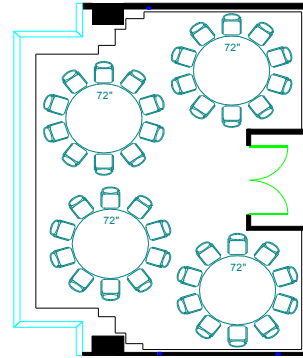

La Cima Club

ON TOP OF LAS COLINAS

GARNIER ROOM

Area = 526 sq. ft.

Rounds max 40

Classroom max 24

Conference max 22

Crescent 30-35

Ushape max 20