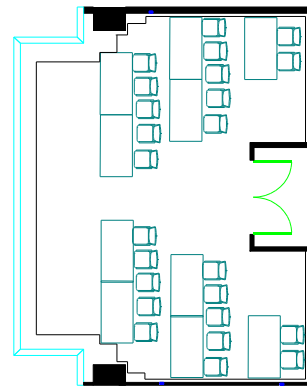

La Cima Club

ON TOP OF LAS COLINAS

GARNIER ROOM

Area = 526 sq. ft.

Rounds max 40

Classroom max 24

Conference max 22

Crescent 30-35

Ushape max 20