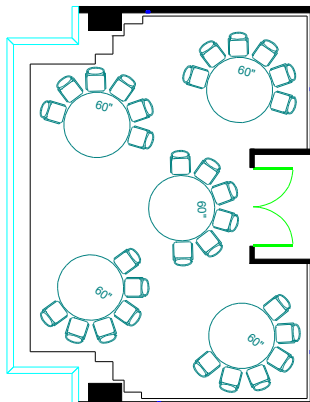

La Cima Club

ON TOP OF LAS COLINAS

GARNIER ROOM

Area = 526 sq. ft.

Rounds max 40

Classroom max 24

Conference max 22

Crescent 30-35

Ushape max 20