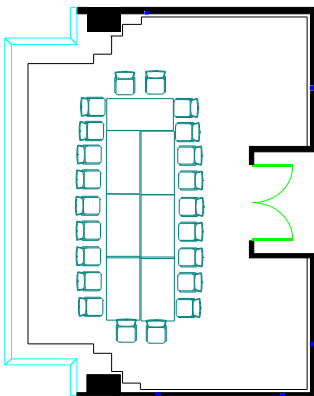

La Cima Club

ON TOP OF LAS COLINAS

GARNIER ROOM

Area = 526 sq. ft.

Rounds max 40

Classroom max 24

Conference max 22

Crescent 30-35

Ushape max 20