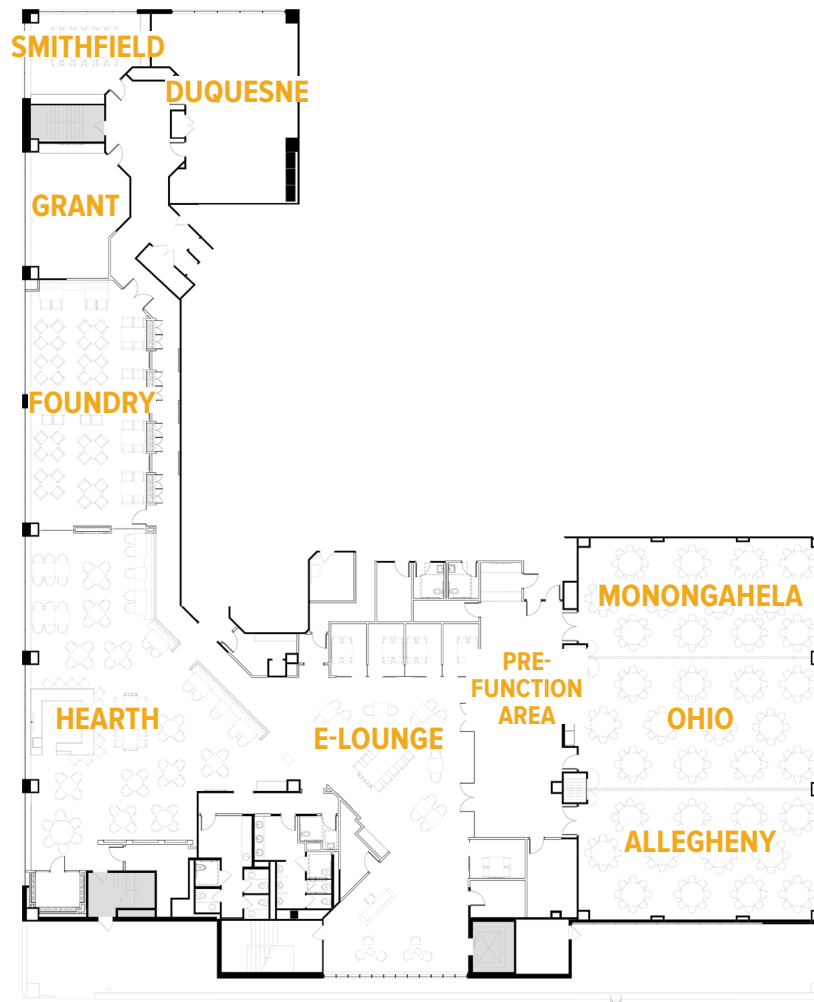

PRIVATE EVENT SPACES

ROOM	CONFERENCE	ROUNDS	CRESCENT	CLASSROOM	U-SHAPE	STANDING RECEPTIONS
Smithfield	2-14	—	—	—	—	—
Grant	4-20	8-21	—	—	—	10-25
Fort Duquesne	8-25	8-40	18-30	20-35	8-20	15-50
Three Rivers Ballroom <i>(three sections)</i>	—	250-300	90-154	100-150	—	250-350
Ballroom <i>(two sections)</i>	—	48-112	42-98	40-100	45-65	75-150
Ballroom <i>(one section)</i>	10-35	24-56	21-49	20-50	20-28	50-80
Foundry	—	32-40	—	—	—	35-50